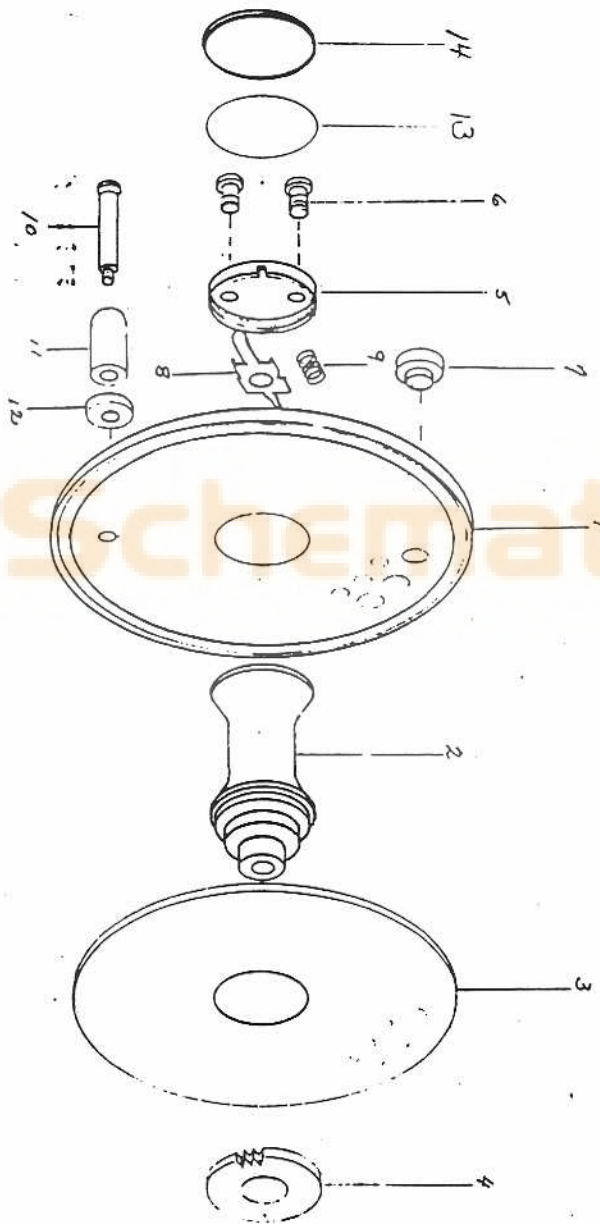

MT89

NUMBER OF PART	QUANTITY
1 SKIRTED SPOOL SIDE 637	1
2 HUB 90R	1
3 SPOOL SIDE 219A	1
4 GEAR 743	1
5 SPOOL CAP 251-P	1
6 SCREW 203	2
7 COUNTER BALANCE 810BN	1
8 SPOOL LOCK 252-S	1
9 SPOOL LOCK SPRING 253-S	1
10 ROLLER PIN 352S	1
11 CRANK KNOB 358	1
12 CRANK KNOB JACKET 162	1
13 GLUE BUTON 9501	1
14 MEDALLION 627-S	1